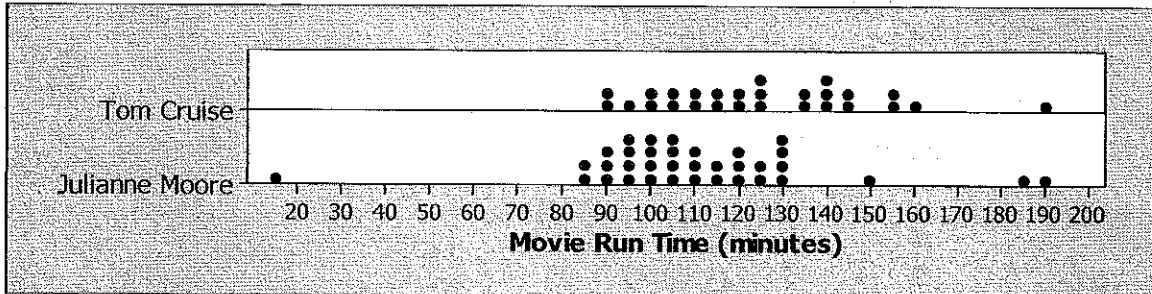

**Part III.**

The actors Tom Cruise and Julianne Moore are about the same age (Cruise is 42 and Moore is 44). The run times (in minutes) for each of the movies in their filmographies are shown in the dotplots below (data found at [www.imdb.com](http://www.imdb.com)).